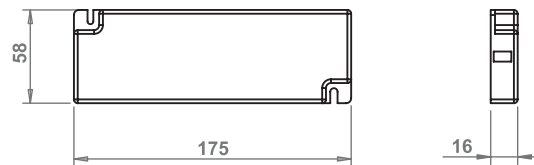

LED DRIVER 30W /IP44

10.04.04/30W/IP44

LED DRIVER 40W /IP44

10.04.04/40W/IP44

IP44 CONNECTOR SOCKETS

IP44 CONNECTOR 3 SOCKETS

10.05.05/3/IP44

IP44 CONNECTOR 2 SOCKETS