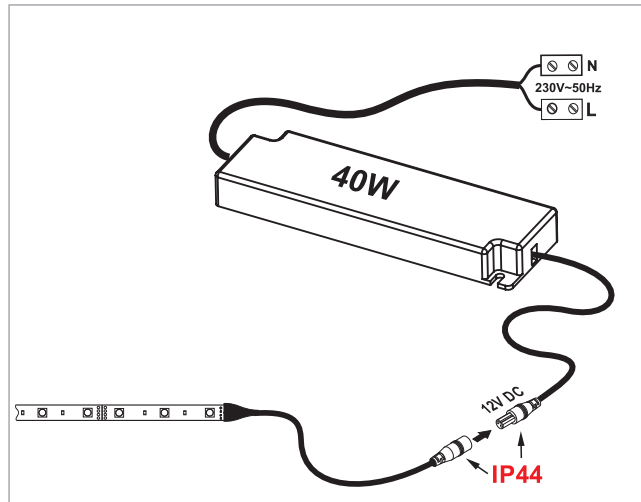

LED DRIVER 30W /IP44

10.04.04/30W/IP44

LED DRIVER 40W /IP44

10.04.04/40W/IP44

IP44 CONNECTOR SOCKETS

IP44 CONNECTOR 3 SOCKETS

10.05.05/3/IP44

IP44 CONNECTOR 2 SOCKETS