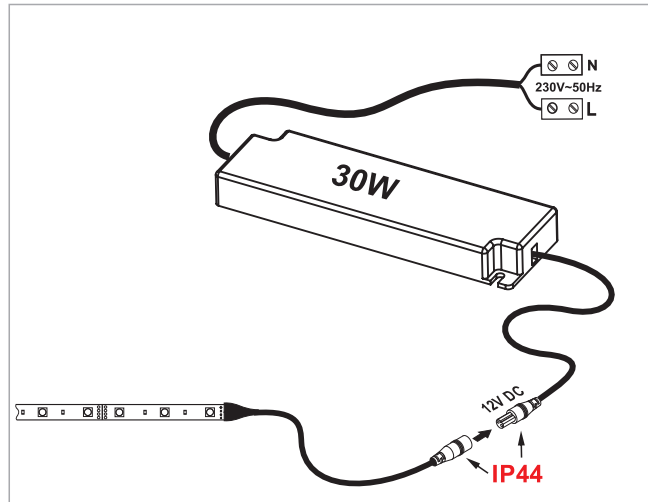

LED DRIVER 30W /IP44

10.04.04/30W/IP44

LED DRIVER 40W /IP44

10.04.04/40W/IP44

IP44 CONNECTOR SOCKETS

IP44 CONNECTOR 3 SOCKETS

10.05.05/3/IP44

IP44 CONNECTOR 2 SOCKETS