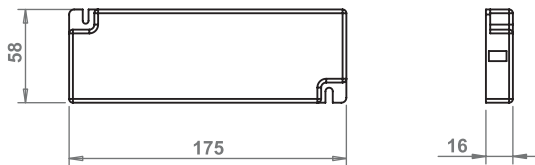

LED DRIVER 30W /IP44

10.04.04/30W/IP44

LED DRIVER 40W /IP44

10.04.04/40W/IP44

IP44 CONNECTOR SOCKETS

IP44 CONNECTOR 3 SOCKETS

10.05.05/3/IP44

IP44 CONNECTOR 2 SOCKETS