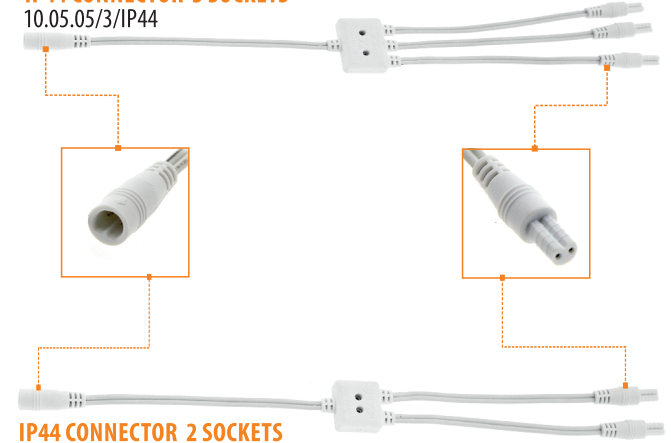

LED DRIVER 30W /IP44

10.04.04/30W/IP44

LED DRIVER 40W /IP44

10.04.04/40W/IP44

IP44 CONNECTOR SOCKETS

IP44 CONNECTOR 3 SOCKETS

10.05.05/3/IP44

IP44 CONNECTOR 2 SOCKETS